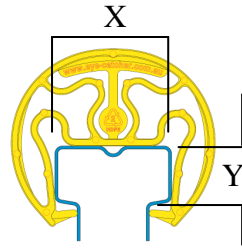

Other Examples

PROTECT-IT™ Product range		PROTECT-IT 133						PROTECT-IT 101				PROTECT-IT 102	
Dimension X (mm)		70-85						85-106				110-120	
Dimension Y (mm)		22-76	70-76	36-42	45-51	117-152	25-30	40-50	32-38	55-63	70-76	55-63	30-35
Product Name		133K	133L	133M	133N	133Q	133R	101A	101B	101C	101D	102A	102B
Product code	Yellow	401-111	401-211	401-311	401-411	401-611	401-711	400-501	400-511	400-521	400-531	400-601	400-611
	Black	401-112	401-212	401-312	401-412	401-612	401-712	400-502	400-512	400-522	400-532	400-602	400-612
To suit the following Brands													
APC P290 & P310													
AREMSA RV772, 762, 742													
AREMSA RV190													
BITO 90mm													
BROWNBUILT 90mm													
COLBY 90mm													
CONSTRUCTOR 100mm Speedlock													
CONSTRUCTOR 120mm Speedlock													
DEXION 80mm Keylock Mk 3													
DEXION 90 and 106mm Keylock Mk5													
DEXION 90mm Keylock Mk6													
DEXION 100mm Keylock Mk6													
DEXION 120mm Keylock Mk6													
ECONORACK 3" Redirack													
JUNGHEINRICH M605,610,615(76mm)													
JUNGHEINRICH M620,625(76mm)													
JUNGHEINRICH M630,635(100mm)													
JUNGHEINRICH M645,650(100mm)													
KONSTANT 4" Structural (C4)													
LINK 51 MM, HH, EE, SS													
MECALUX U101 (101mm)													
MECALUX U80, U82 (80mm)													
METECH (90mm)													
SPACERACK 88mm													
SSI SCHAEFER 90													
SSI SCHAEFER 110													
STANDARD D80													
STANDARD D100													
STOW 85mm & 100mm													
TORRI 85mm & 100mm													
UNIVERSAL 81mm													
3"x 3"													
3 1/4" x 2" or 3 1/2" x 2"													
3" x 1 5/8" or 3 1/4"x 1 5/8"													
4"x1 1/2"													
4"x 2"													
4"x 3"													
3"x 6" (Double post)													
3"x 4 5/8' or 3 1/4"x 4 5/8' (Double post)													
3"x 4" or 3 1/4"x 4" (Double post)													