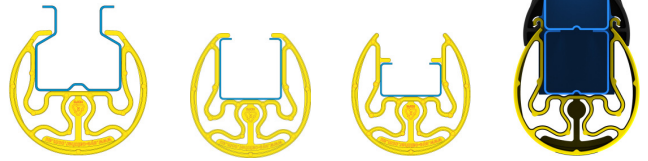

Other Examples

PROTECT-IT™ Product range		PROTECT-IT 133						PROTECT-IT 101				PROTECT-IT 102	
Dimension X (mm)		70-85						85-106				110-120	
Dimension Y (mm)		22-76	70-76	36-42	45-51	117-152	25-30	40-50	32-38	55-63	70-76	55-63	30-35
Product Name		133K	133L	133M	133N	133Q	133R	101A	101B	101C	101D	102A	102B
Product code	Yellow	401-111	401-211	401-311	401-411	401-611	401-711	400-501	400-511	400-521	400-531	400-601	400-611
	Black	401-112	401-212	401-312	401-412	401-612	401-712	400-502	400-512	400-522	400-532	400-602	400-612
To suit the following Brands													
APC P290 & P310													
AREMSA RV772, 762, 742													
AREMSA RV190													
BITO 90mm													
BROWNBUILT 90mm													
COLBY 90mm													
CONSTRUCTOR 100mm Speedlock													
CONSTRUCTOR 120mm Speedlock													
DEXION 80mm Keylock Mk 3													
DEXION 90 and 106mm Keylock Mk5													
DEXION 90mm Keylock Mk6													
DEXION 100mm Keylock Mk6													
DEXION 120mm Keylock Mk6													
ECONORACK 3" Redirack													
JUNGHEINRICH M605,610,615(76mm)													
JUNGHEINRICH M620,625(76mm)													
JUNGHEINRICH M630,635(100mm)													
JUNGHEINRICH M645,650(100mm)													
KONSTANT 4" Structural (C4)													
LINK 51 MM, HH, EE, SS													
MECALUX U101 (101mm)													
MECALUX U80, U82 (80mm)													
METECH (90mm)													
SPACERACK 88mm													
SSI SCHAEFER 90													
SSI SCHAEFER 110													
STANDARD D80													
STANDARD D100													
STOW 85mm & 100mm													
TORRI 85mm & 100mm													
UNIVERSAL 81mm													
3"x 3"													
3 1/4" x 2" or 3 1/2" x 2"													
3" x 1 5/8" or 3 1/4"x 1 5/8"													
4"x1 1/2"													
4"x 2"													
4"x 3"													
3"x 6" (Double post)													
3"x 4 5/8' or 3 1/4"x 4 5/8' (Double post)													
3"x 4" or 3 1/4"x 4" (Double post)													